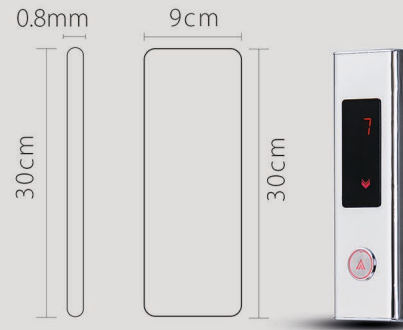

M32

M31

23

DENIZ

MAIN PRODUCTION PLAN FOR LOP
(LANDING OPERATION PANEL)

YEAR GUARANTEE

COLOR

R31