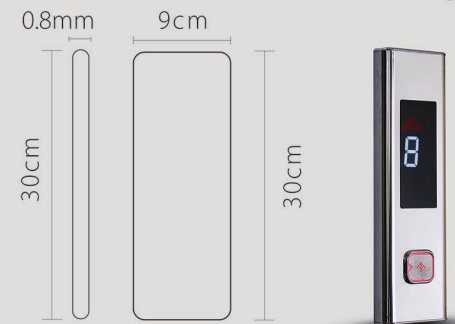

M32

M31

23

DENIZ

MAIN PRODUCTION PLAN FOR LOP
(LANDING OPERATION PANEL)

YEAR GUARANTEE

COLOR

R31